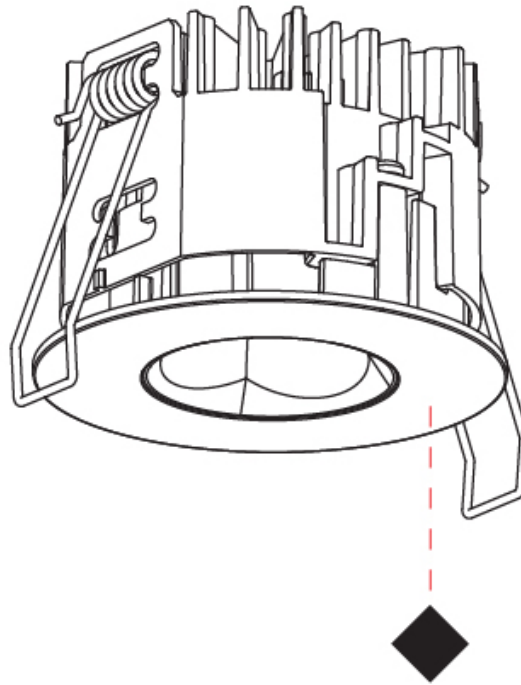

OIKO PRO ROUND RECESSED

A35868-

PROJECT

TYPE

SPECIFIER

QUANTITY

DATE