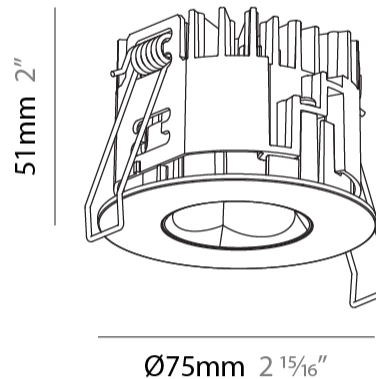

PHYSICAL

Shape: Round
Diameter (mm): 75
Diameter (in): 2 ¹⁵/₁₆
Height (mm): 51
Height (in): 2
Ceiling Thickness (mm): 1 - 25
Ceiling Thickness (in): 1/16 - 1 3/16
Min. Recessing Depth (mm): 55
Min. Recessing Depth (in): 2 ³/₁₆
Light Distribution: Direct
Diffuser: Lens Pack - Spread Lens / Linear Spread Lens / Honeycomb Louver
Fixture Finish: SSR / BKV / CWI / CRY / HAB / UFT / ITA / RUA / FTG / MYG / LOD / PUS / FRO / FUP / KIA / POP / BLS / SPG / MEY / GOH / GUM / CHC / COM / ABZ / JAG / OBR / MOS / ROR
Fixture Material: Aluminum Die Cast
Cut-out Measurements: 68mm / 2 11/16" Diameter

ELECTRICAL

Lamp Type: LED (Zhaga Standard)
Input Wattage (W): 15
Total Output Wattage (W): 13.6
Dimming: Tri-Mode (Non-Dimming and Phase Dimming (120Vac only) and 0-10V Dimming)
Driver Included: No
Driver Location: Recessed Housing
Driver Type: Constant Current - Universal
Driver Class: Class 2
Input Voltage (V): 120 - 277
Constant Current (MA): 350

LED

Color Temperature (°K): 2700 / 3000 / 3500 / 4000
Max. Delivered Lumen (lm): 1375 / 1462 / 1531 / 1545
Nominal Lumen (lm): 1566 / 1665 / 1743 / 1759
CRI: >90 CRI
Lamp Life (hrs): 50000
Special LEDs offerings: Tunable White

OPTICAL

Reflector: 50
Adjustability: Fixed

RATINGS AND CERTIFICATIONS

Certified By: Certified for North American Standards
IP rating: IP20