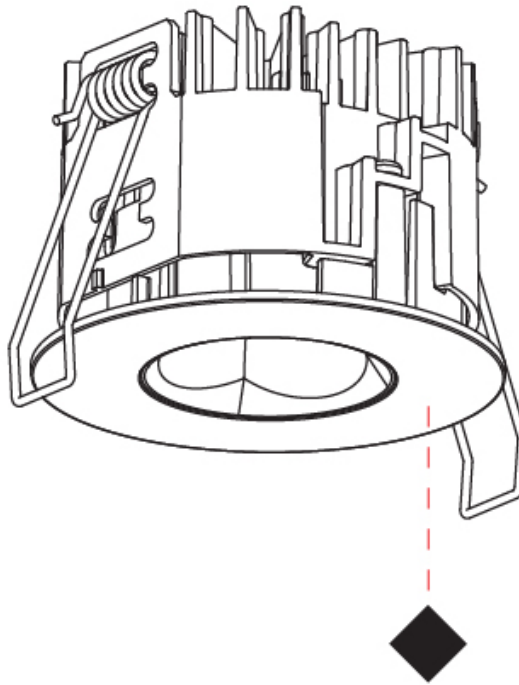

OIKO PRO ROUND RECESSED

A35872-

PROJECT

TYPE

SPECIFIER

QUANTITY

DATE

A