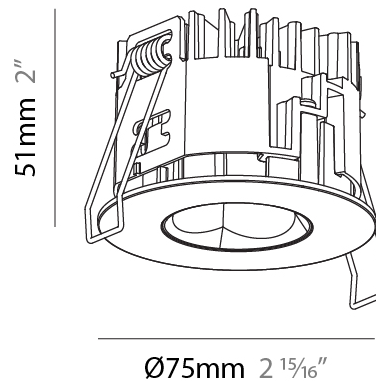

GENERAL

Series: Oiko Pro
Subseries: Oiko Pro Round
Brand: Prolicht
Division: Architectural
Mounting Type: Recessed
Mounting Location: Ceiling
Subcategory: Downlight

PHYSICAL

Shape: Round
Diameter (mm): 75
Diameter (in): 2 15/16
Height (mm): 51
Height (in): 2
Ceiling Thickness (mm): 1 - 25
Ceiling Thickness (in): 1/16 - 1 3/16
Min. Recessing Depth (mm): 55
Min. Recessing Depth (in): 2 3/16
Light Distribution: Direct
Diffuser: Lens Pack - Spread Lens / Linear Spread Lens / Honeycomb Louver
Fixture Finish: [SSR / BKV / CWI / CRY / HAB / UFT / ITA / RUA / FTG / MYG / LOD / PUS / FRO / FUP / KIA / POP / BLS / SPG / MEY / GOH / GUM / CHC / COM / ABZ / JAG / OBR / MOS / ROR](#)
Fixture Material: Aluminum Die Cast
Cut-out Measurements: 68mm / 2 11/16" Diameter

ELECTRICAL

Lamp Type: LED (Zhaga Standard)
Input Wattage (W): 14
Total Output Wattage (W): 12.7
Dimming: Dali Dimming
Driver Included: No
Driver Location: Recessed Housing
Driver Type: Constant Current - Universal (120Vac only for DALI driver)
Driver Class: Class 2
Input Voltage (V): 120 - 277
Constant Current (MA): 700

LED

Color Temperature (°K): 2700-6500 Tunable White
Max. Delivered Lumen (lm): 1240
Nominal Lumen (lm): 1460
CRI: >93 CRI
Lamp Life (hrs): 50000
Special LEDs offerings: Tunable White

OPTICAL

Reflector°: 52
Adjustability: Fixed

RATINGS AND CERTIFICATIONS

Certified By: Certified for North American Standards
IP rating: IP20