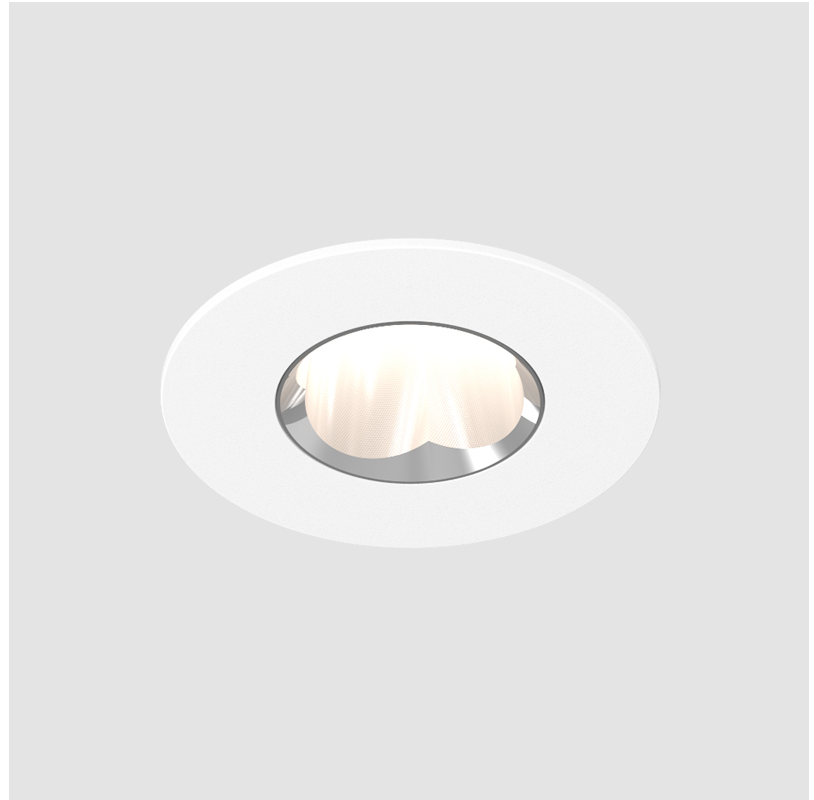

PHYSICAL

Shape: Round
Diameter (mm): 75
Diameter (in): 2 ¹⁵/₁₆
Height (mm): 51
Height (in): 2
Ceiling Thickness (mm): 1 - 25
Ceiling Thickness (in): 1/16 - 1 3/16
Min. Recessing Depth (mm): 55
Min. Recessing Depth (in): 2 ³/₁₆
Light Distribution: Direct
Diffuser: Lens Pack - Spread Lens / Linear Spread Lens / Honeycomb Louver
Fixture Finish: SSR / BKV / CWI / CRY / HAB / UFT / ITA / RUA / FTG / MYG / LOD / PUS / FRO / FUP / KIA / POP / BLS / SPG / MEY / GOH / GUM / CHC / COM / ABZ / JAG / OBR / MOS / ROR
Fixture Material: Aluminum Die Cast
Cut-out Measurements: 68mm / 2 11/16" Diameter

ELECTRICAL

Lamp Type: LED (Zhaga Standard)
Input Wattage (W): 15
Total Output Wattage (W): 13.6
Dimming: Tri-Mode (Non-Dimming and Phase Dimming (120Vac only) and 0-10V Dimming)
Driver Included: No
Driver Location: Recessed Housing
Driver Type: Constant Current - Universal
Driver Class: Class 2
Input Voltage (V): 120 - 277
Constant Current (MA): 350

LED

Color Temperature (°K): 2700 / 3000 / 3500 / 4000
Max. Delivered Lumen (lm): 1375 / 1462 / 1531 / 1545
Nominal Lumen (lm): 1566 / 1665 / 1743 / 1759
CRI: >90 CRI
Lamp Life (hrs): 50000
Special LEDs offerings: Tunable White

OPTICAL

Reflector: 50
Adjustability: Fixed

RATINGS AND CERTIFICATIONS

Certified By: Certified for North American Standards
IP rating: IP20